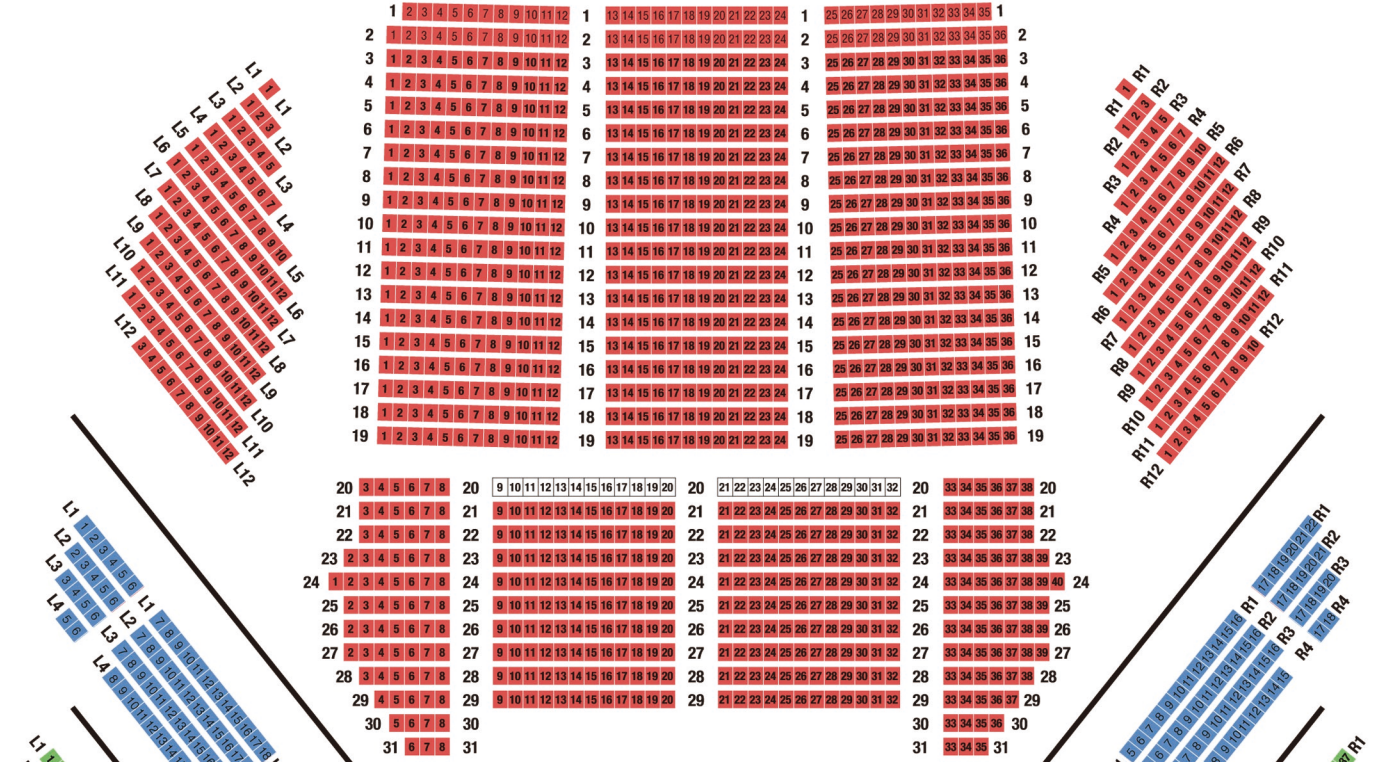

SEATING CHART

at Tokyo Bunka Kaikan

1F

2F

3F

4F

5F