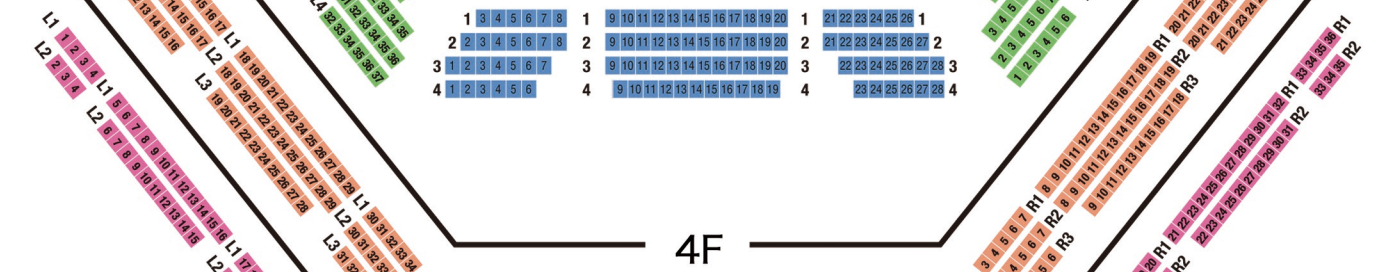

SEATING CHART

at Tokyo Bunka Kaikan

1F

2F

3F

4F

5F