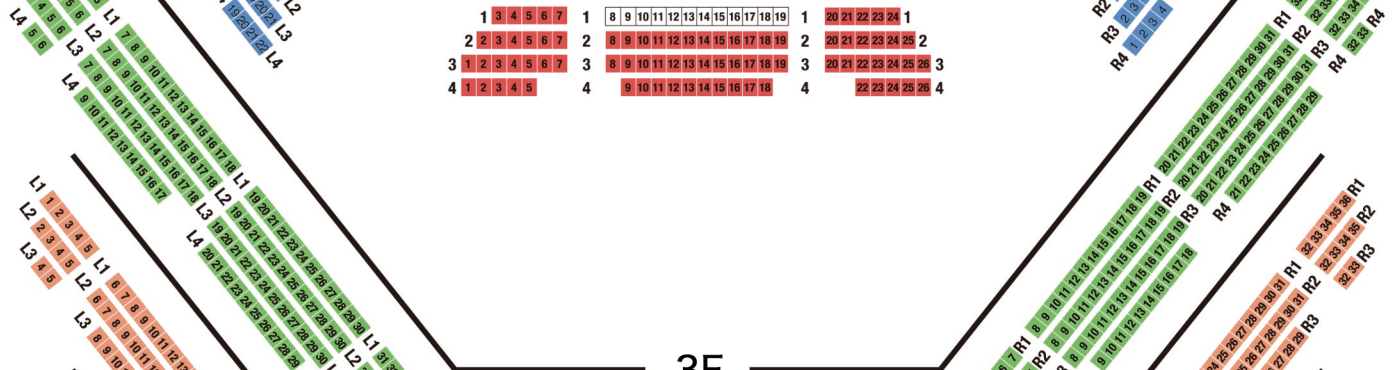

SEATING CHART

at Tokyo Bunka Kaikan

1F

2F

3F

4F

5F