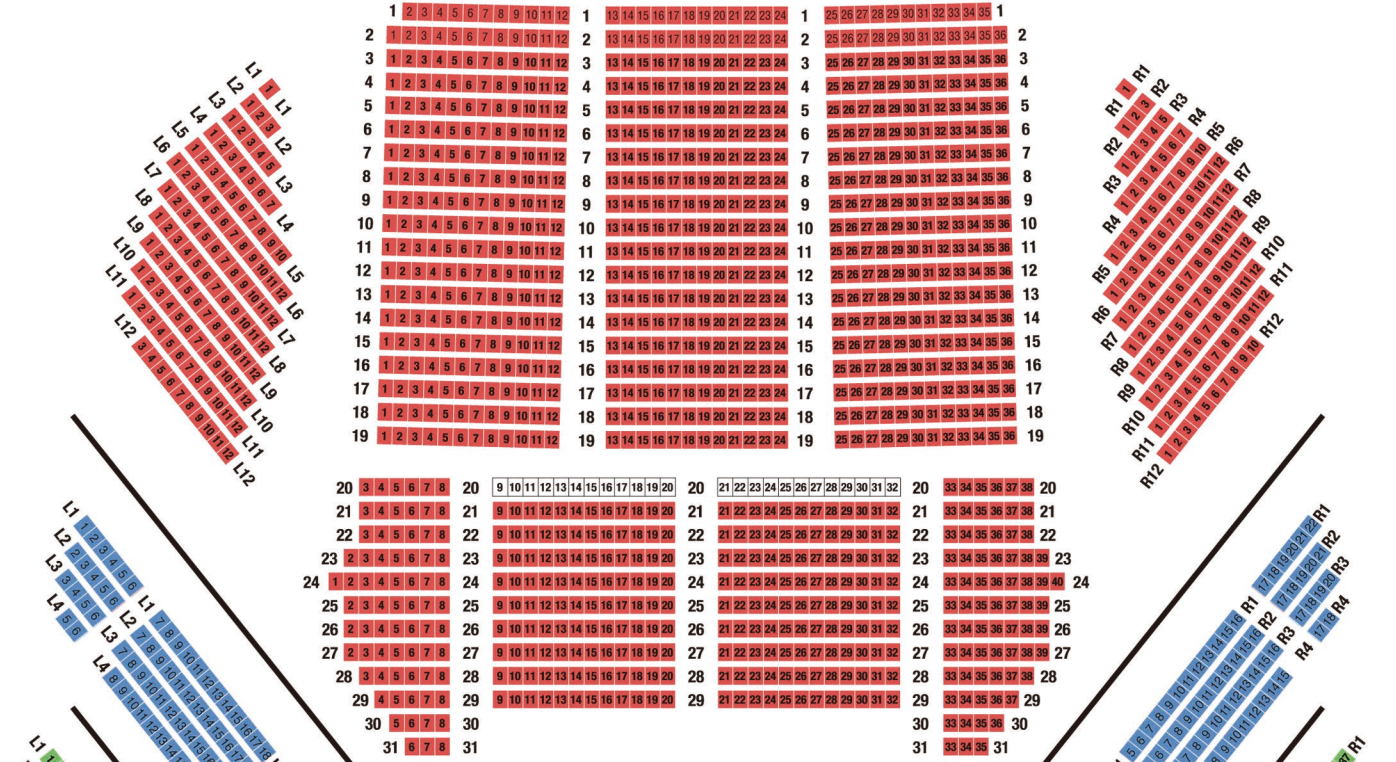

SEATING CHART

at Tokyo Bunka Kaikan

1F

2F

3F

4F

5F