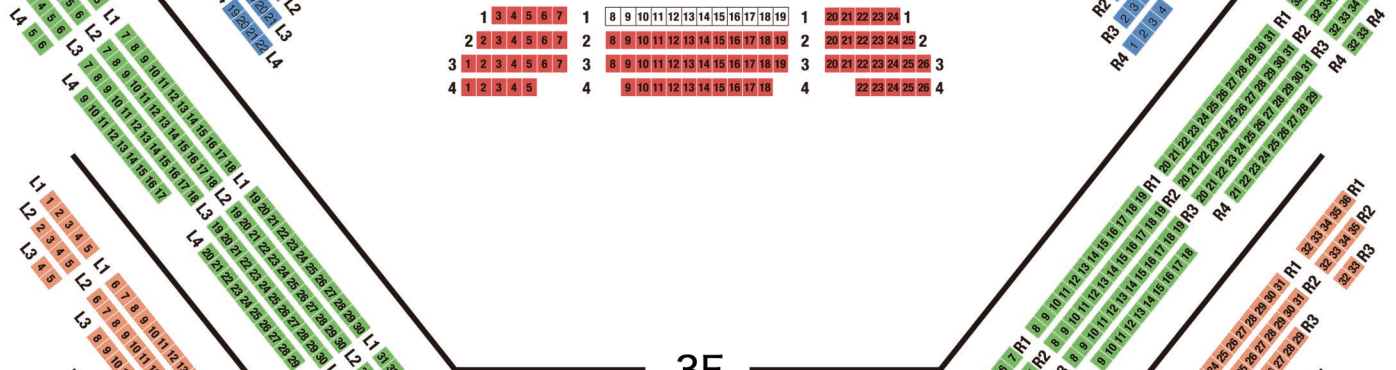

SEATING CHART

at Tokyo Bunka Kaikan

1F

2F

3F

4F

5F