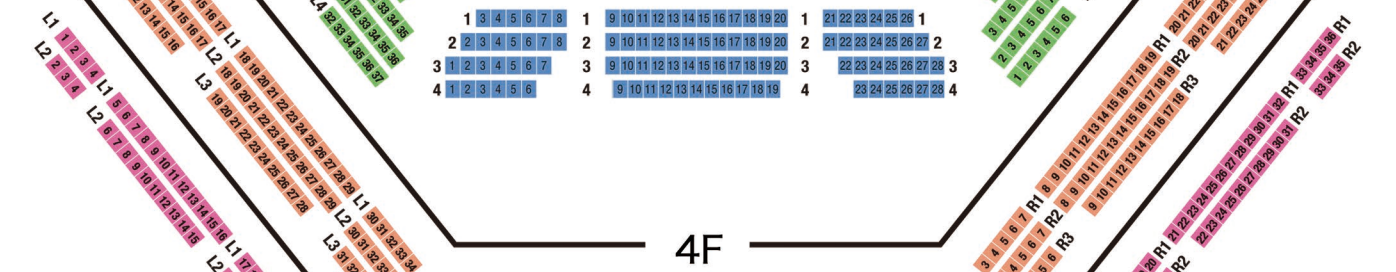

SEATING CHART

at Tokyo Bunka Kaikan

1F

2F

3F

4F

5F