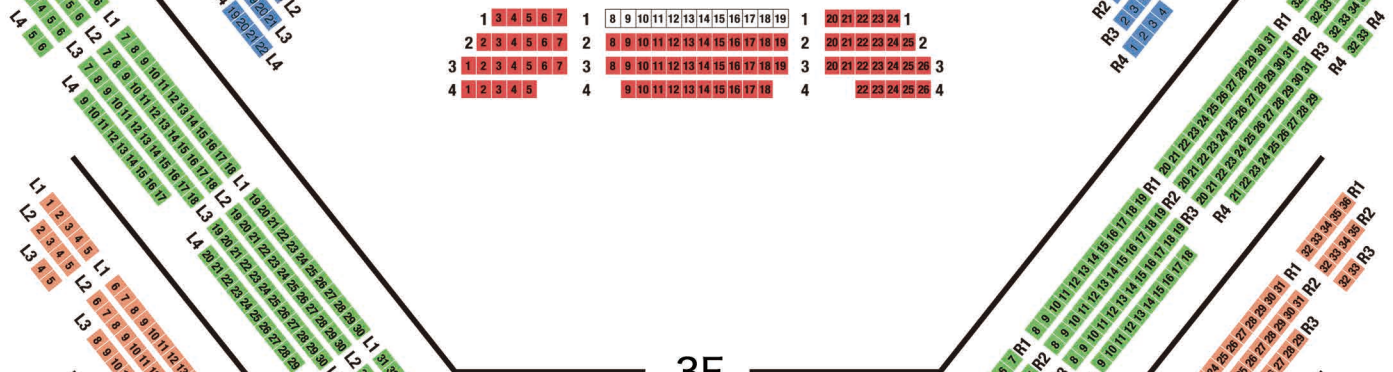

SEATING CHART

at Tokyo Bunka Kaikan

1F

2F

3F

4F

5F