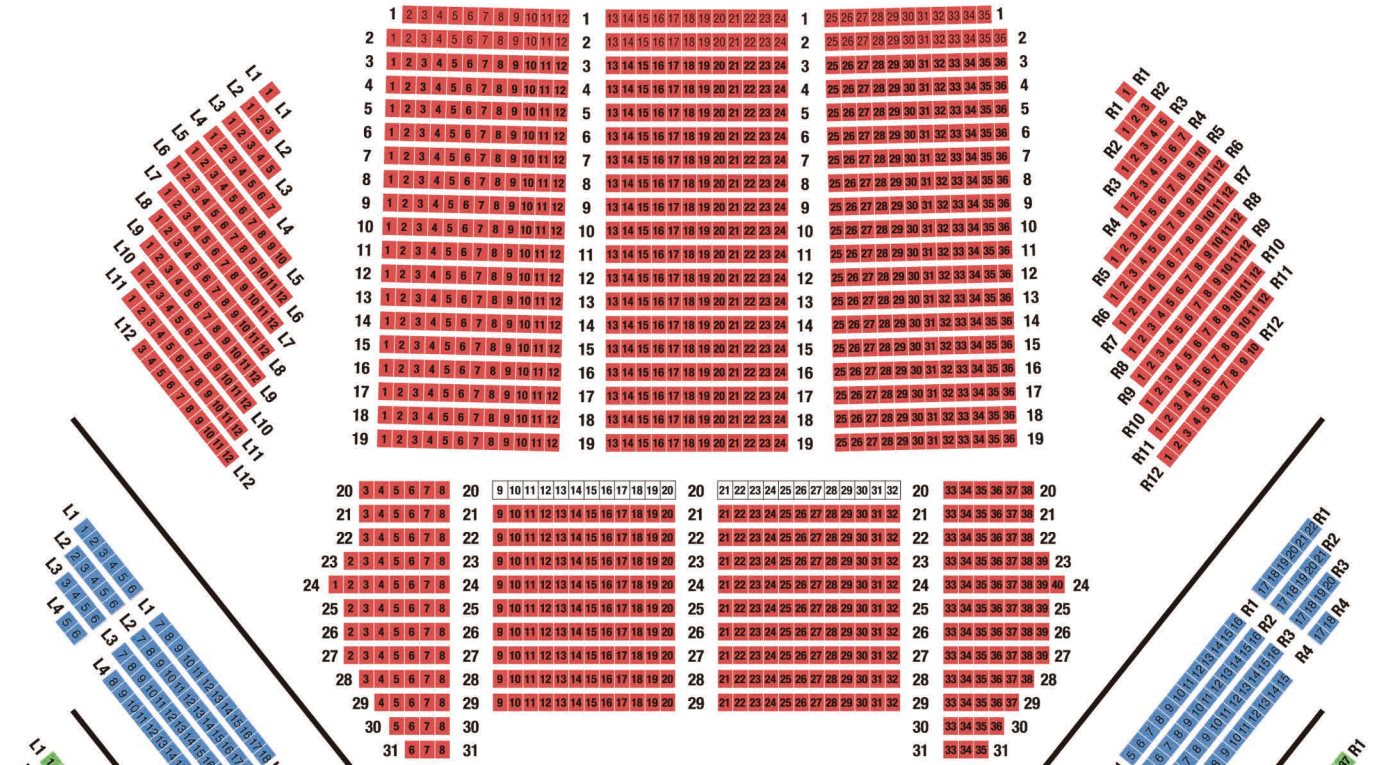

SEATING CHART

at Tokyo Bunka Kaikan

1F

2F

3F

4F

5F