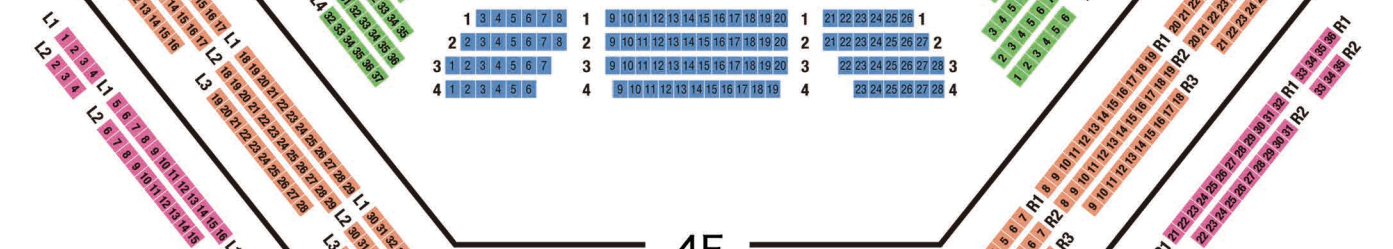

SEATING CHART

at Tokyo Bunka Kaikan

1F

2F

3F

4F

5F