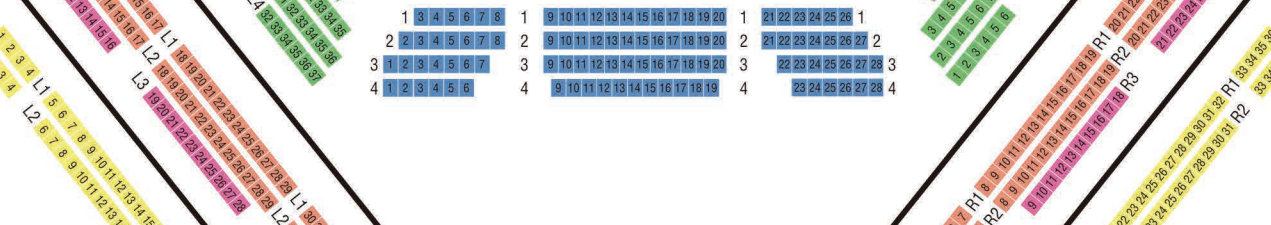

SEATING CHART

at Tokyo Bunka Kaikan

1F

2F

3F

4F

5F