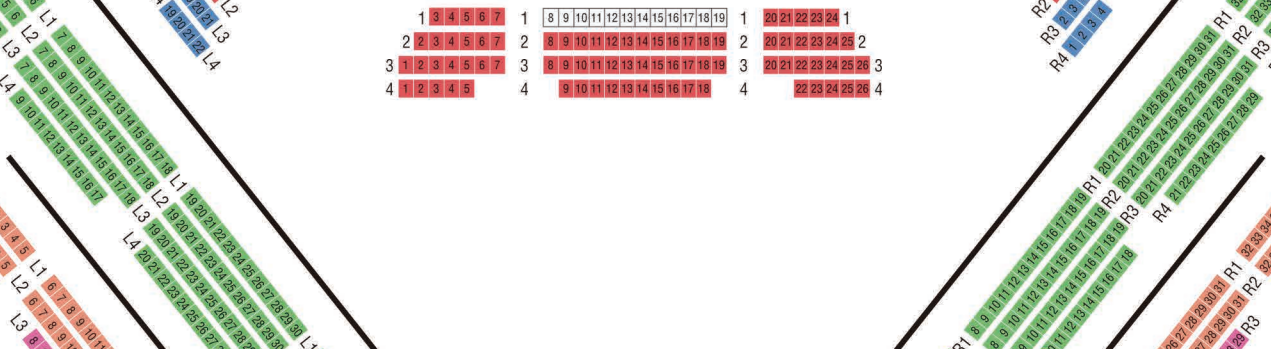

SEATING CHART

at Tokyo Bunka Kaikan

1F

2F

3F

4F

5F