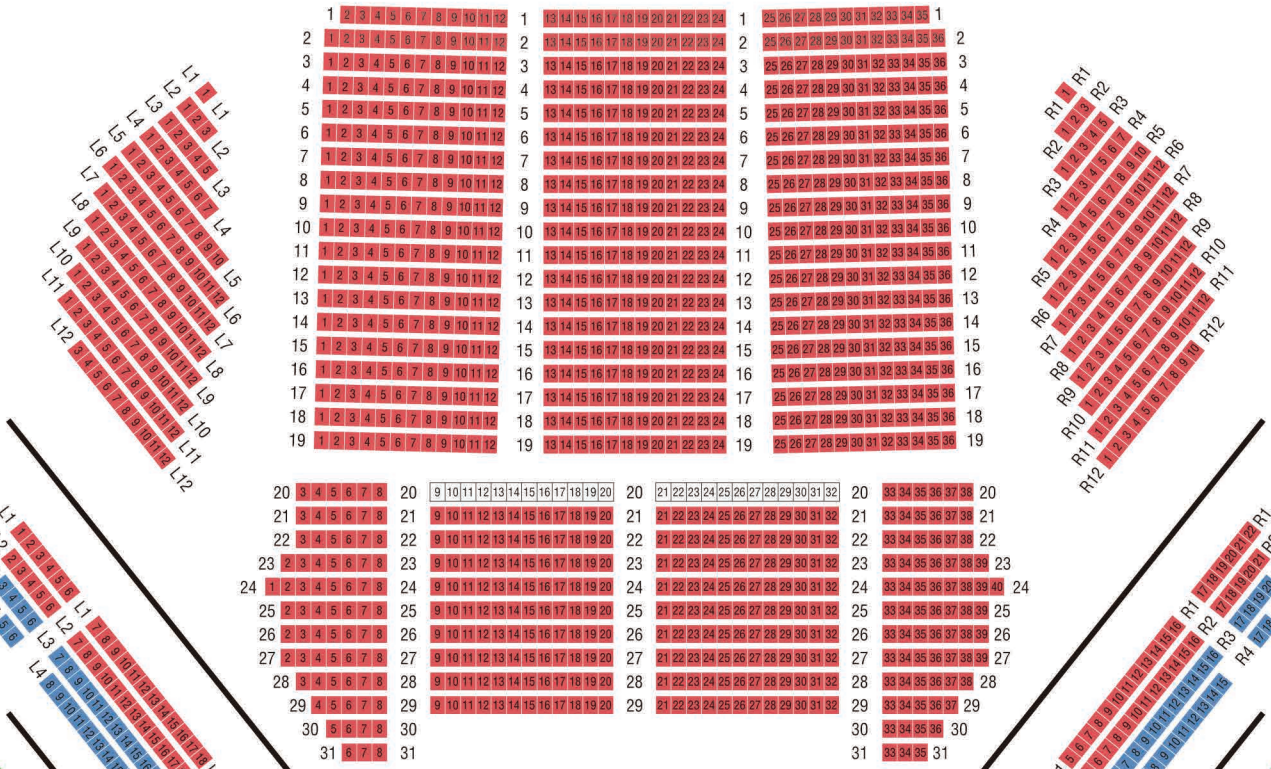

SEATING CHART

at Tokyo Bunka Kaikan

1F

2F

3F

4F

5F