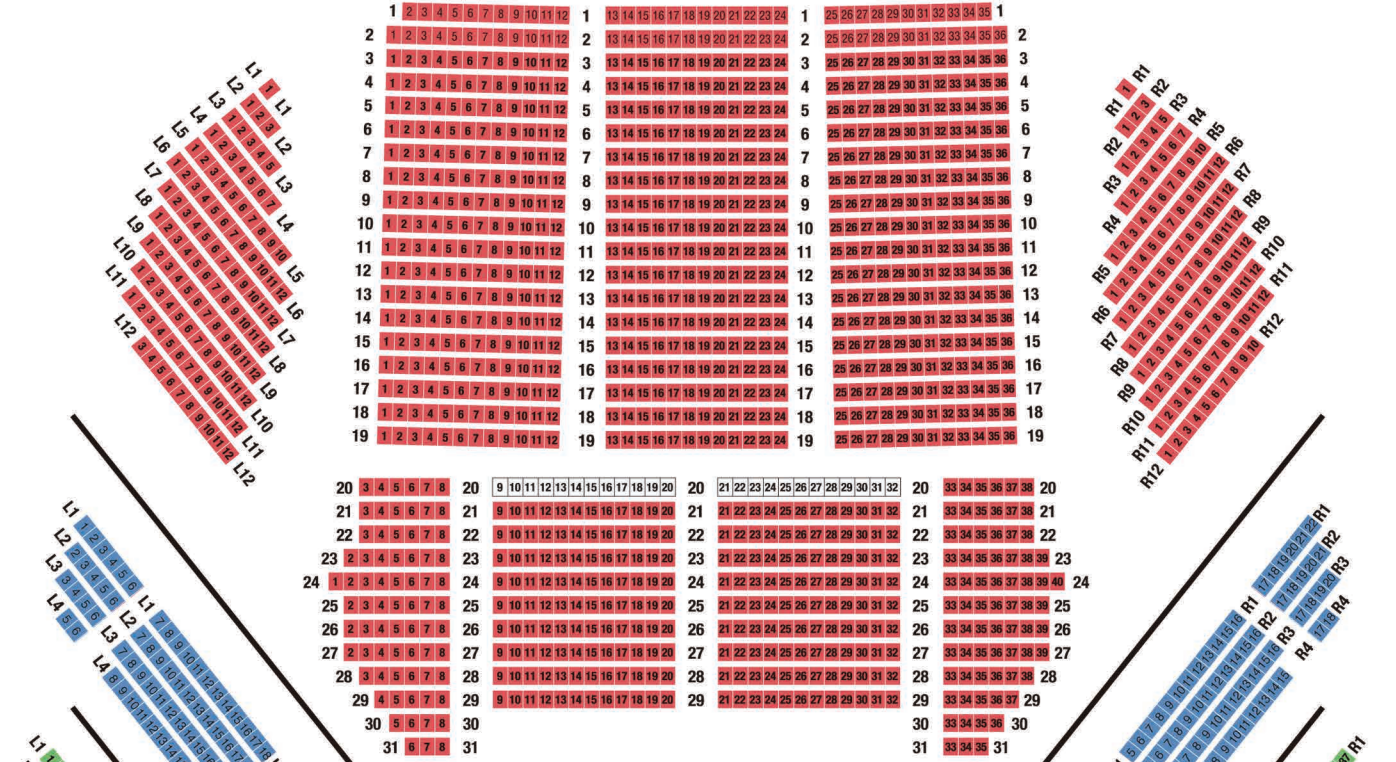

SEATING CHART

at Tokyo Bunka Kaikan

1F

2F

3F

4F

5F