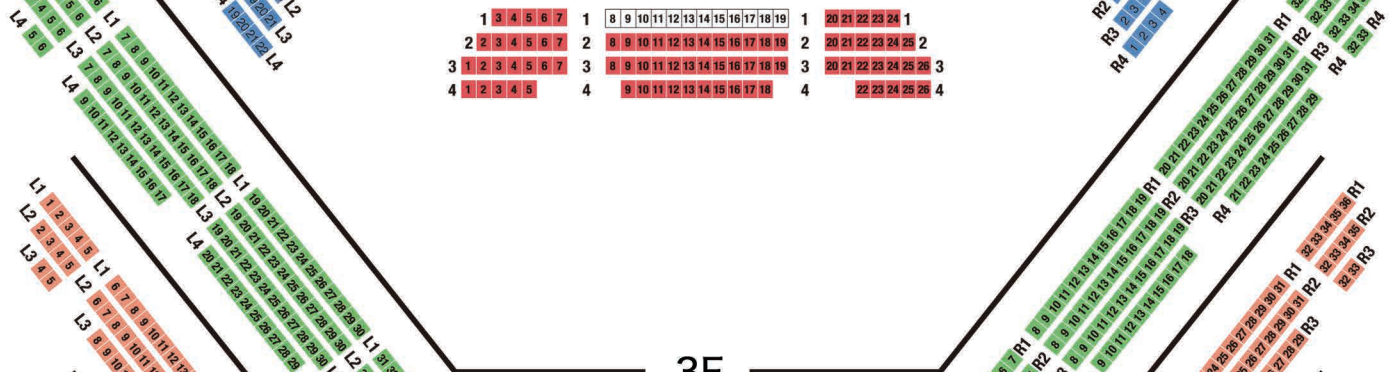

SEATING CHART

at Tokyo Bunka Kaikan

1F

2F

3F

4F

5F