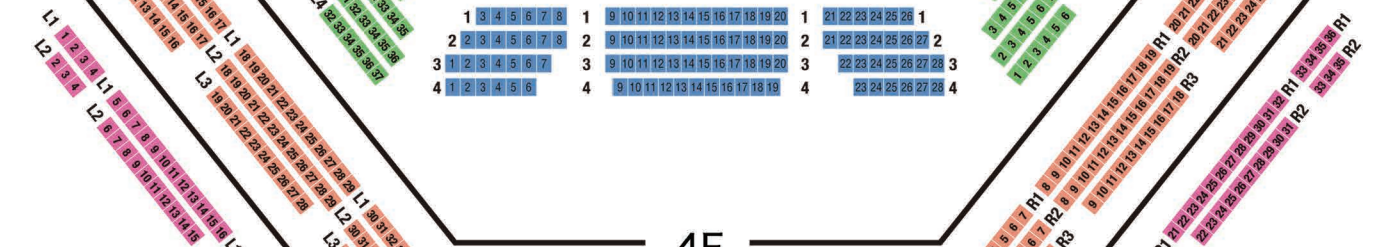

SEATING CHART

at Tokyo Bunka Kaikan

1F

2F

3F

4F

5F